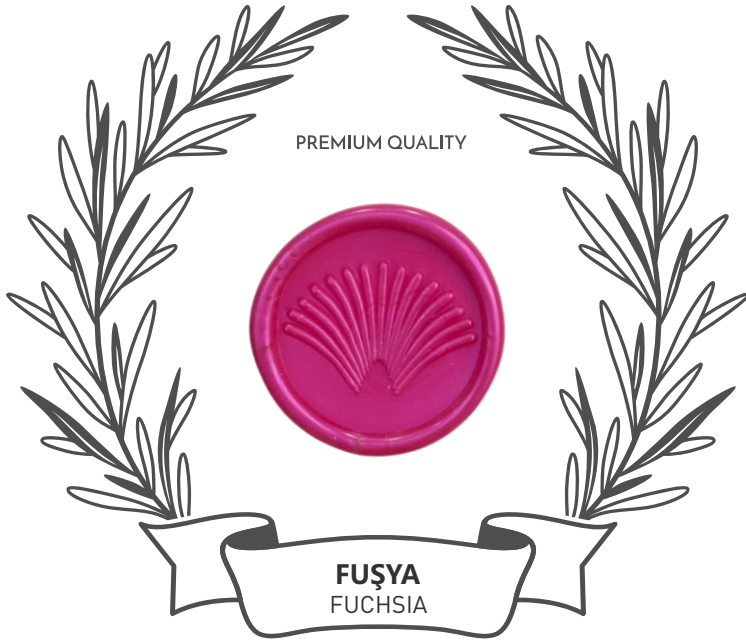

PREMIUM QUALITY

MOR  
PURPLE

*Talya* ★  
MUM MÜHÜR

PREMIUM QUALITY

MÜRDÜM  
PLUM

*Talya* ★  
MUM MÜHÜR

*Talya* ★  
MUM MÜHÜR

The brand name "Talya" is written in a gold, elegant cursive script. A small gold star is positioned to the right of the name. Below the name, the words "MUM" and "MÜHÜR" are written in a gold, sans-serif font, separated by a space.

PREMIUM QUALITY

ŞEFTALİ  
PEACH

*Talya* ★  
MUM MÜHÜR

PREMIUM QUALITY

KAVUNIÇI  
MELON

*Talya* ★  
MUM MÜHÜR

PREMIUM QUALITY

ŞAMPANYA  
CHAMPAGNE